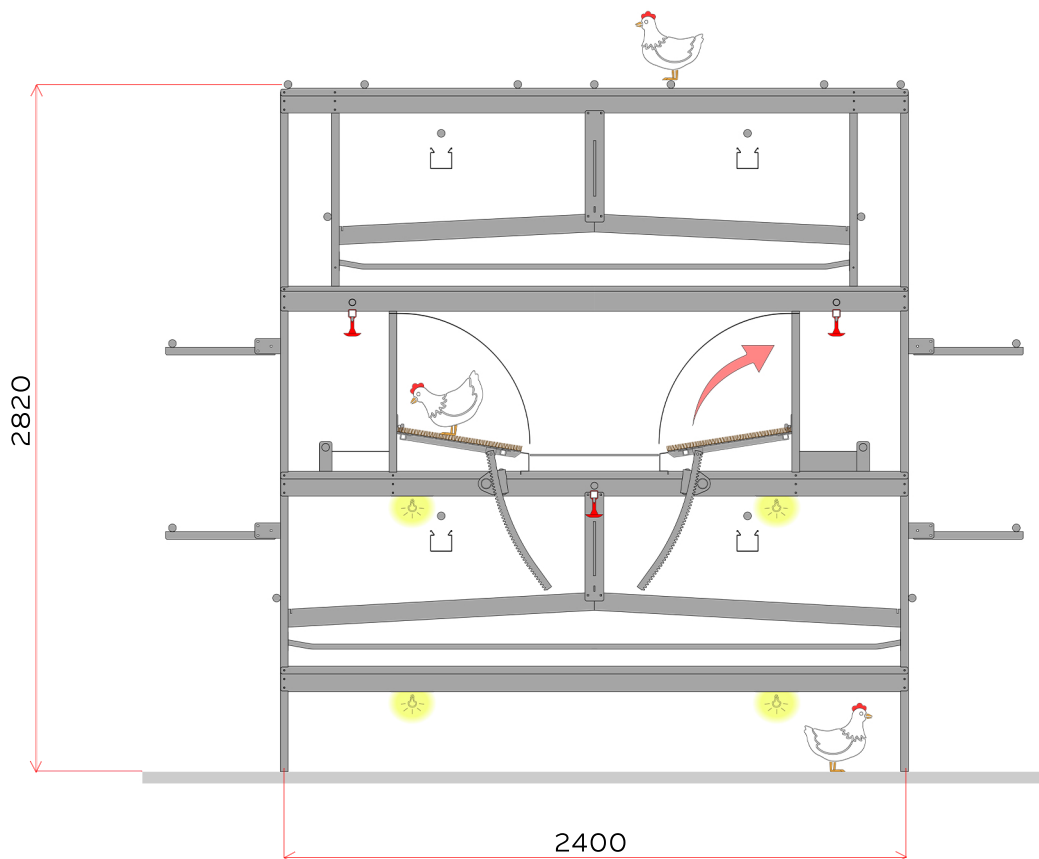

AVITECH
•YOUR POULTRY EQUIPMENT•

AVIFREE