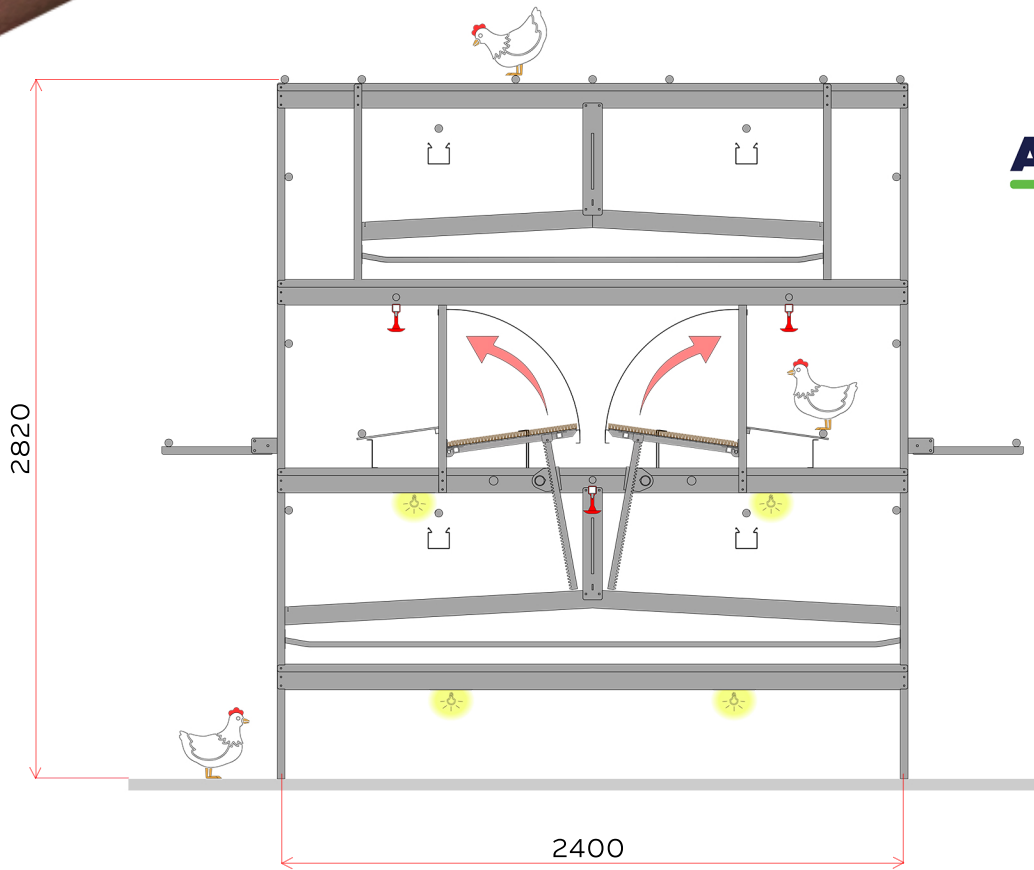

AVITECH
•YOUR POULTRY EQUIPMENT•